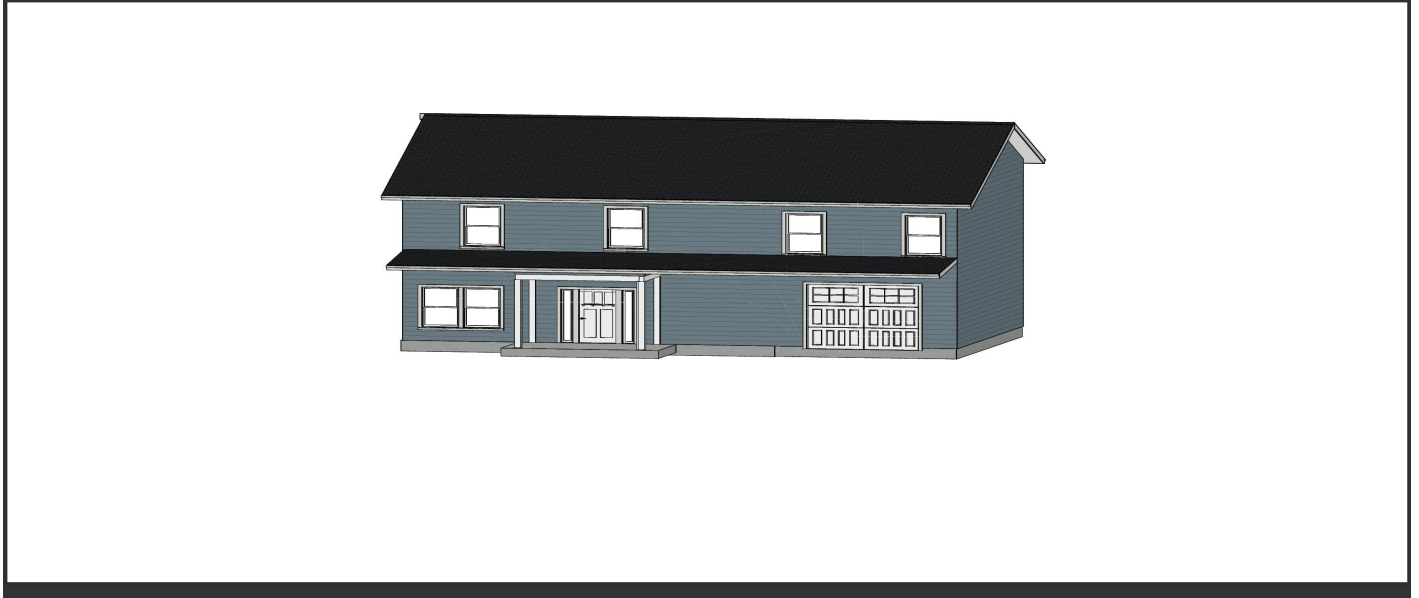

**Price - \$535,000**

Bedrooms	Baths	Half Baths	SqFt	Lot Size	Year Built	DOM
4	2	1	2125	0.3600	2024	129 Days