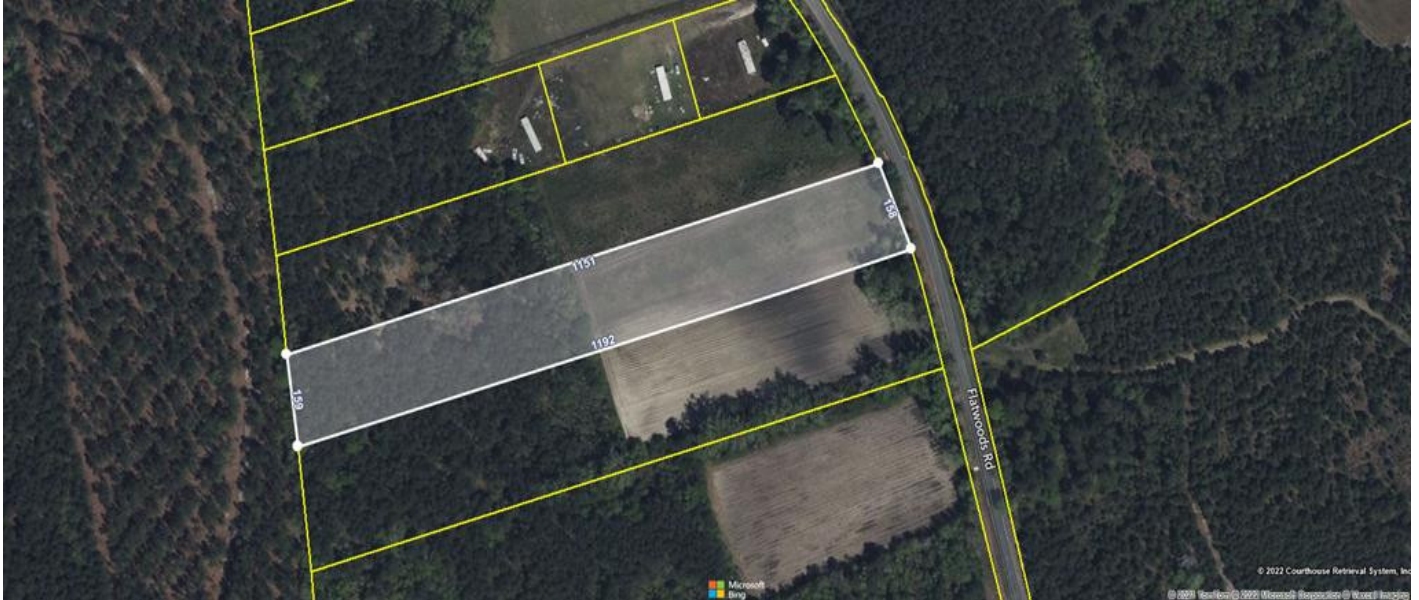

Flatwoods Road, Reevesville, 29471, SC

https://greathomesofcharleston.com/properties/flatwoods-road/reevesville/sc/29471/MLS_ID_24022383

Price - \$55,000

Lot Size	DOM
4.2700	861 Days

Features

Utilities

- None

Lot Features

- 2 - 5 Acres
- Level

Description

SEE THIS PROPERTY

James Schiller

Realtor, Brand Name Real Estate

Phone: 18434788061

Email: jameseschiller@gmail.com

Check On Site

https://greathomesofcharleston.com/properties/flatwoods-road/reevesville/sc/29471/MLS_ID_24022383

Location

Flatwoods Road, Reevesville, 29471, SC