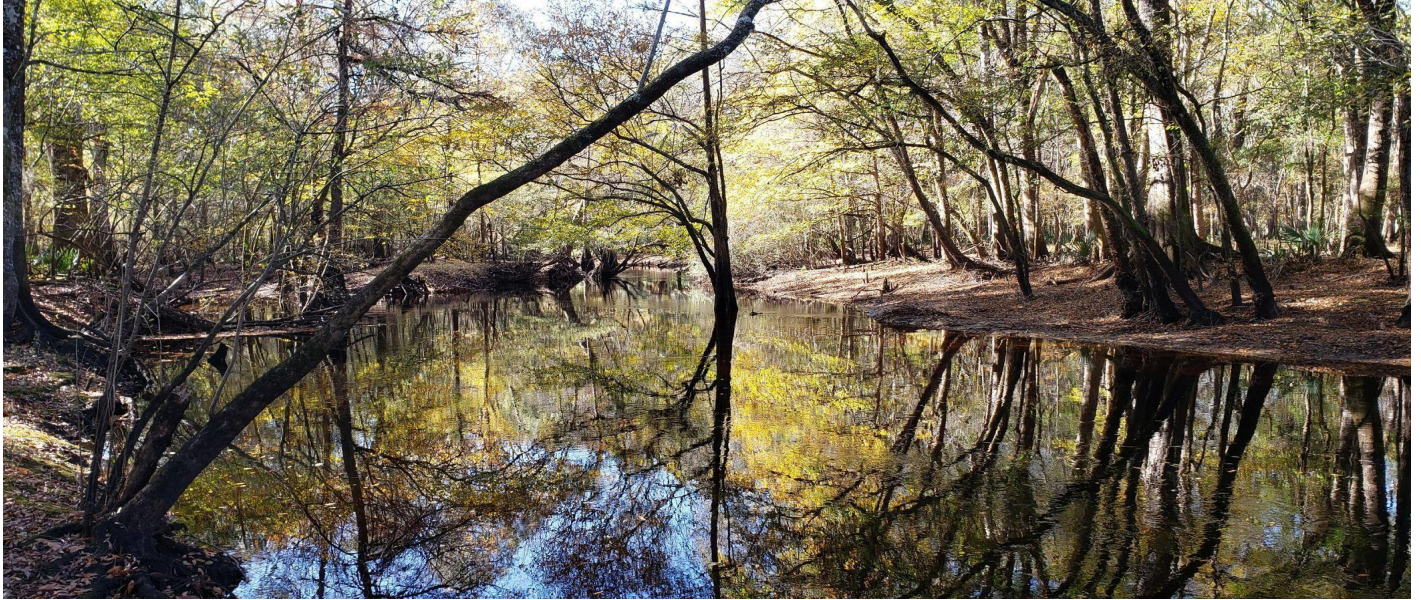

Sandy Pines Lane, Dorchester, 29437, SC

<https://greathomesofcharleston.com/properties/sandy-pines-lane/dorchester/sc/29437/MLS_ID_24017251>

Price - $3,100,000

Lot Size   DOM

425.6800   273 Days

Features

Utilities

- Electricity Connected

Lot Features

- 10+ Acres