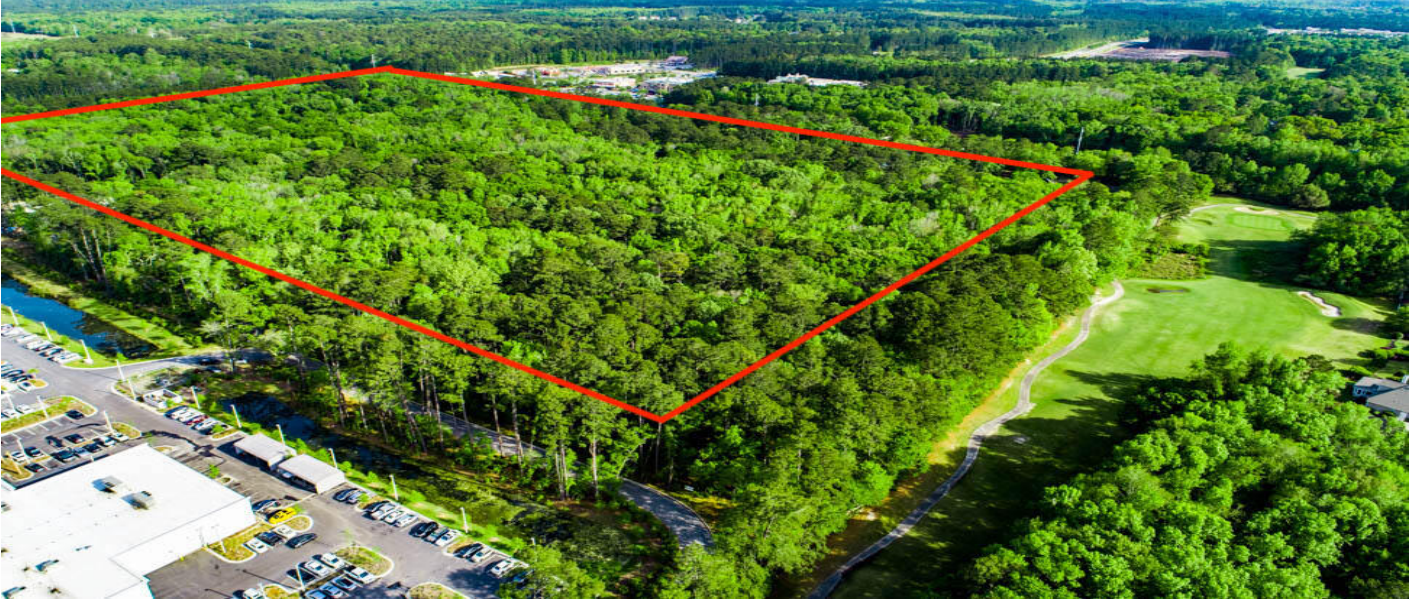

Tbd Lost Oaks Drive, Bluffton, 29910, SC

https://greathomesofcharleston.com/properties/tbd-lost-oaks-drive/bluffton/sc/29910/MLS_ID_24031416

Price - \$2,500,000

Lot Size DOM

20.9000 97 Days

Features

Lot Features

- 10+ Acres
- Wetlands
- Wooded

Description

Visible from Hwy 278. Behind Infinity Car Dealership, across from Mercedes Benz Dealership. Neighboring Island West Subdivision. This 20 acre lot is ideal for a subdivision, lodging, institution, detention, recreation facility, airport, waste management, wireless communication, mining, general retail, gas station, stables, forestry and lots more!!

Location

Tbd Lost Oaks Drive, Bluffton, 29910, SC